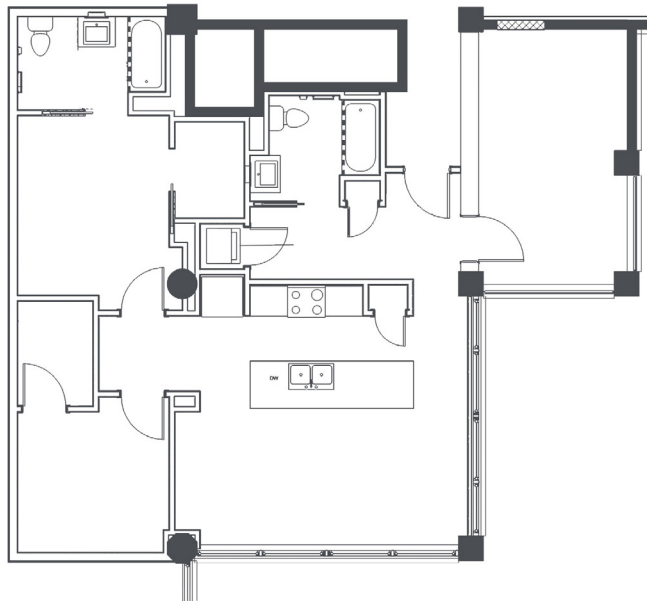

800 NORTH CAPITOL APARTMENTS

THE PAPYRUS

2 BEDROOM

918 SQ. FT.

CALL FOR PRICING

800CAPAPTS.COM

800 N. CAPITOL AVE.
INDIANAPOLIS, IN 46204

GIVE US A RING
317-672-7818